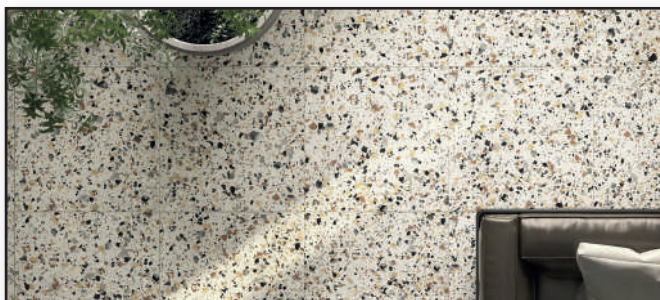

VENICE VILLA IVORY

30x60x1

Stock: 18 m²

Art. 05290034

~~112.55~~
62.50
CHF TTC
le m²